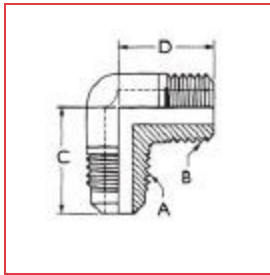

ITEM # A 04887, 45° FLARE FITTINGS - 90° ELBOWS - HALF UNION - FLARE TO NPTFE

[Specifications](#) | [Dimensions](#) | [Packaging](#)

Specifications

Universal Category Code	E1-8D
Connection Size	1/2 in
End Type	Flare
Second Connection Size	1/2 in
Second End Type	NPTFE
Weight	0.180 lb

Dimensions

A	1/2 in
B	1/2 in

C 1.28 in

D 1.38 in

Packaging

Box (Qty) 15